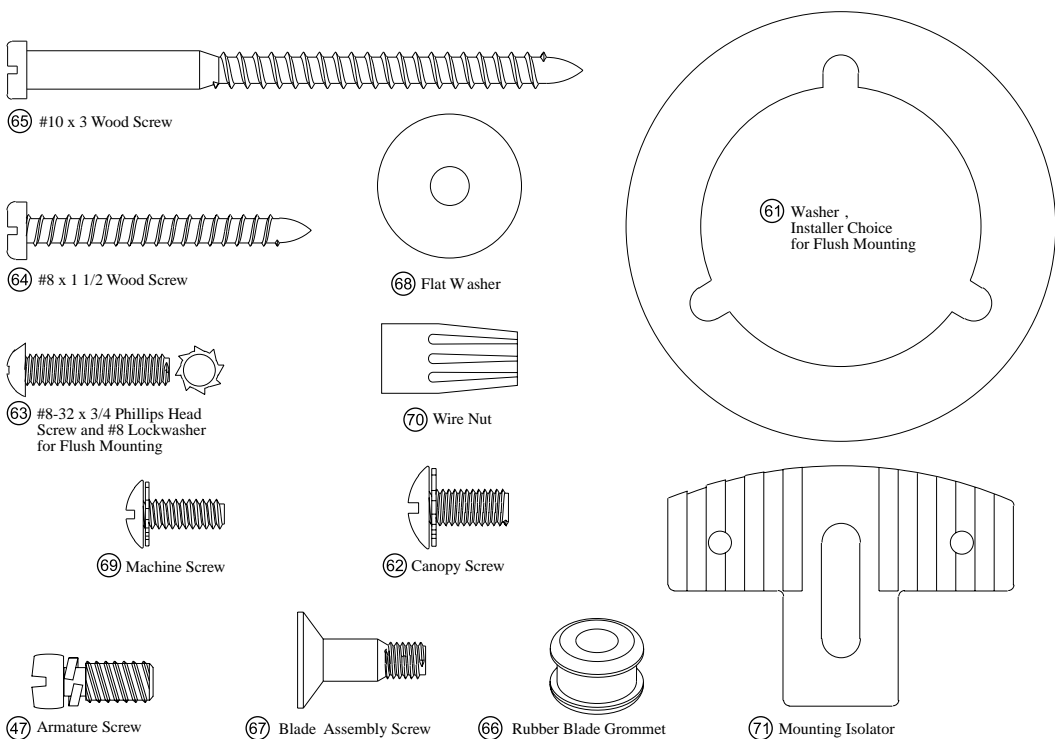

## Fan Parts

(Not Drawn to Scale)

Model Name \_\_\_\_\_  
 Catalog No. \_\_\_\_\_  
 Serial No. \_\_\_\_\_  
 Date Purchased \_\_\_\_\_  
 Where Purchased \_\_\_\_\_

**Missing / Broken Parts:**  
 Call 1-888-830-1326

## Hardware

(Drawn to Scale)